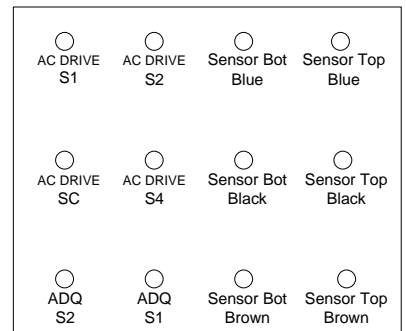

MOTORIZED KIT FRONT COVER

ILLUSTRATIVE PICTURE OF THE FRONT COVER

SENSORS & AC DRIVE PLUG

MALE PLUG FRONT VIEW

MOTORIZED KIT

ELECTRICAL INSTALLATION – BUTTONS & END OF STROKE SWITCHES

SIZE
A4

DATE
27-Nov-09