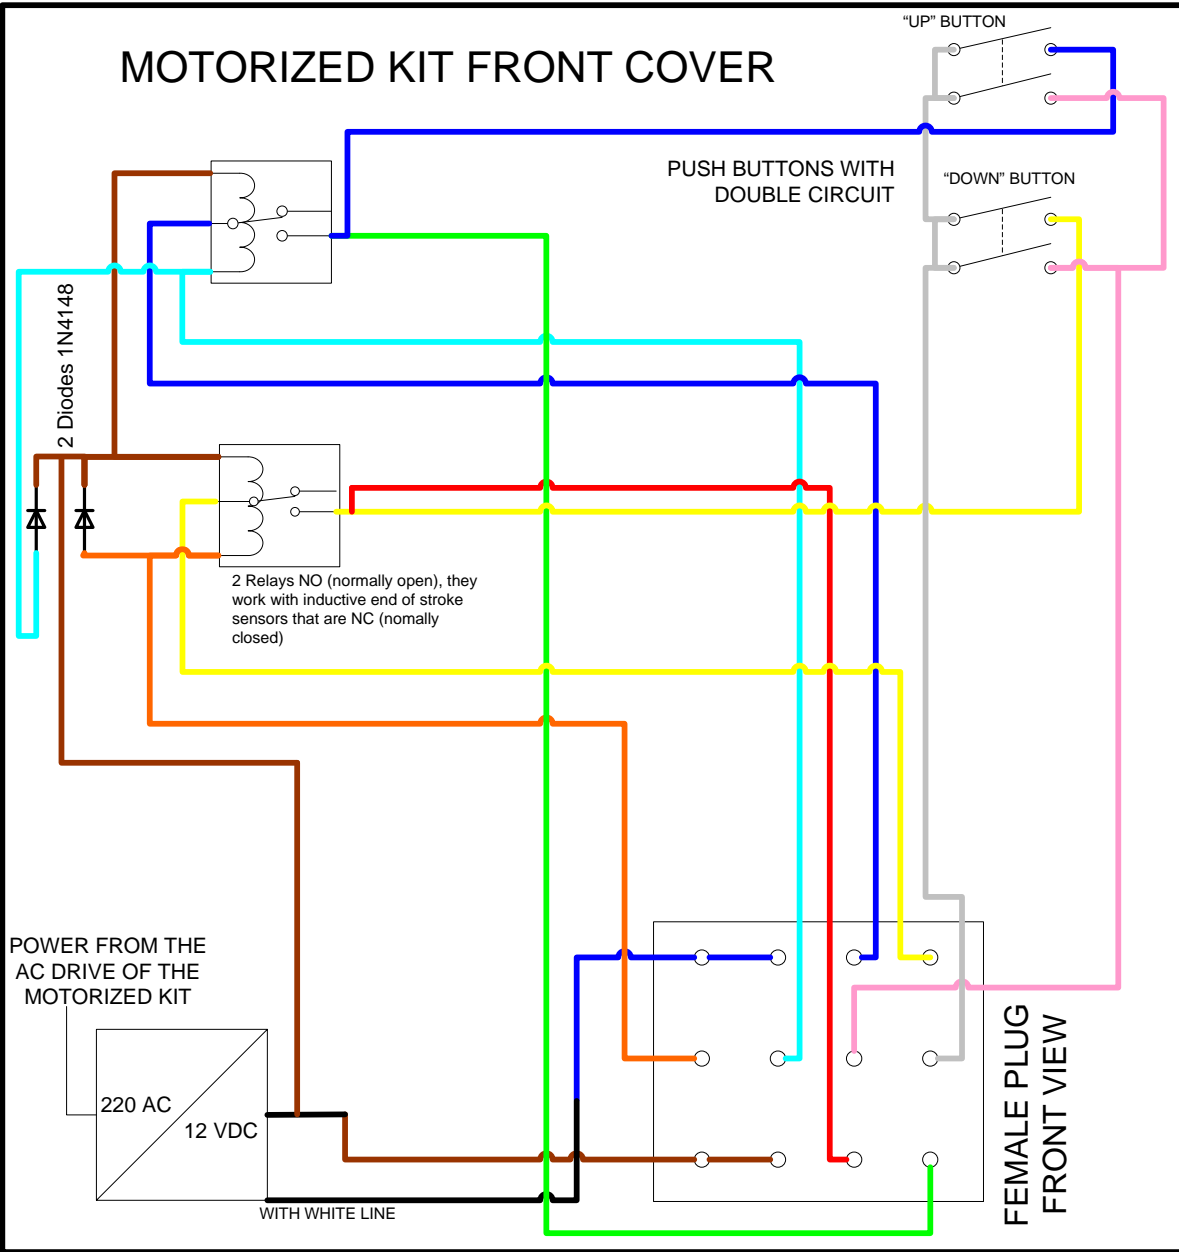

MOTORIZED KIT FRONT COVER

ILLUSTRATIVE PICTURE OF THE FRONT COVER

SENSORS & AC DRIVE PLUG

MALE PLUG FRONT VIEW

MOTORIZED KIT

ELECTRICAL INSTALLATION – BUTTONS & END OF STROKE SWITCHES

SIZE
A4

DATE
27-Nov-09

REV.
1

SCALE

PAGE

1 / 1