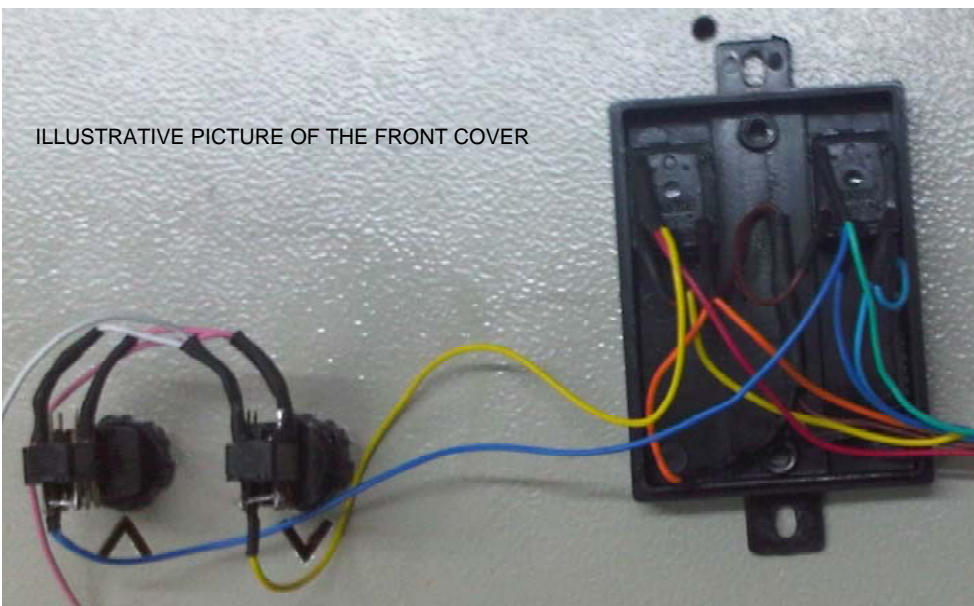

MOTORIZED KIT FRONT COVER

ILLUSTRATIVE PICTURE OF THE FRONT COVER

SENSORS & AC DRIVE PLUG

MALE PLUG FRONT VIEW

MOTORIZED KIT

ELECTRICAL INSTALLATION – BUTTONS & END OF STROKE SWITCHES

SIZE
A4

DATE
27-Nov-09